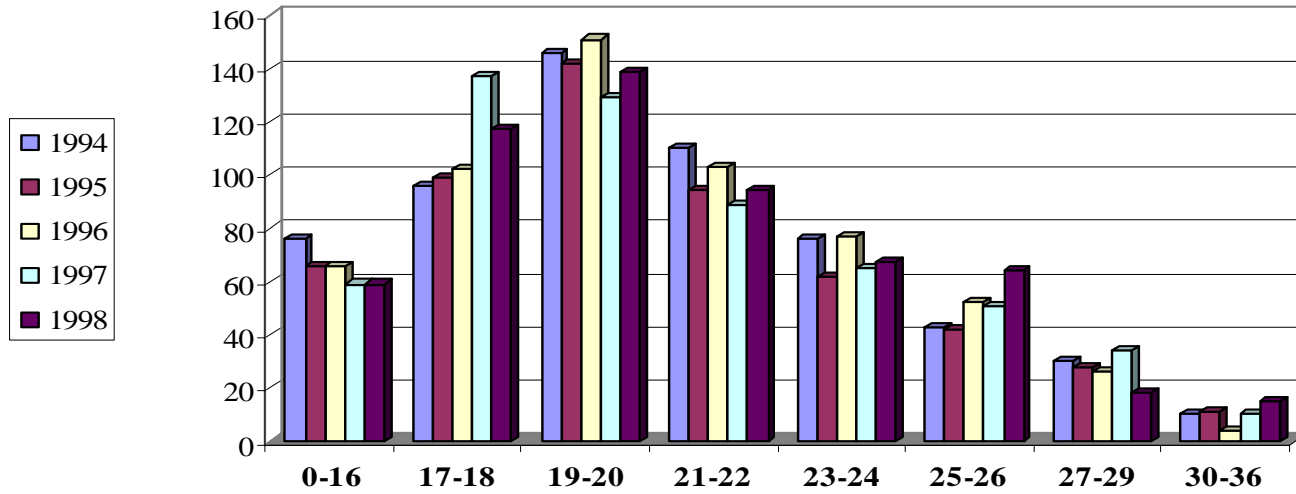

Entering Fall Freshmen ACT Scores*

ACT Score	1994	1995	1996	1997	1998	Average	Percent
0-16	76	66	66	59	59	65	11.4%
17-18	96	99	102	137	117	110	19.3%
19-20	146	142	151	129	139	141	24.7%
21-22	110	94	103	89	94	98	17.1%
23-24	76	62	77	65	67	69	12.1%
25-26	43	42	52	51	64	50	8.8%
27-29	30	28	26	34	18	27	4.8%
30-36	10	11	4	10	15	10	1.7%
Total	587	544	581	574	573	572	100.00%
Average ACT	20.51	20.48	20.52	20.51	20.77	20.56	