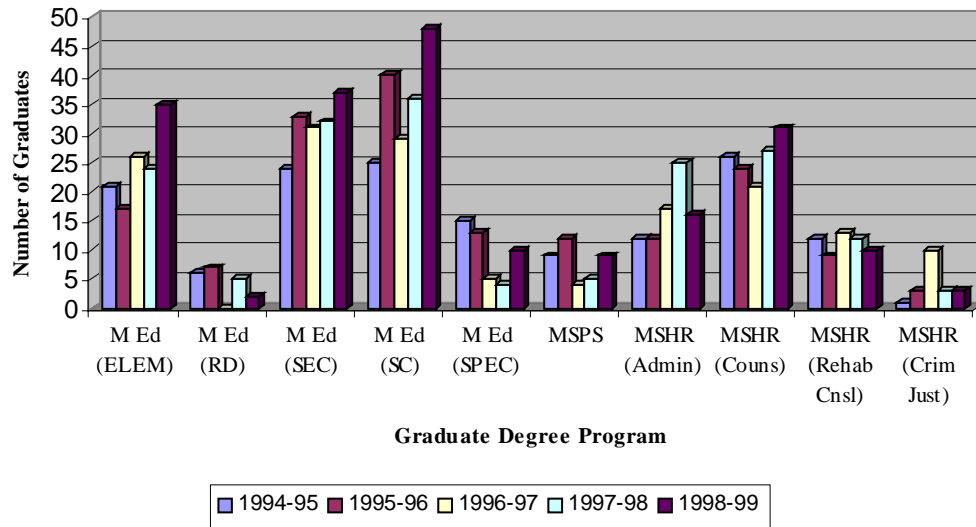

Graduate Degrees Granted

Major	1994-95	1995-96	1996-97	1997-98	1998-99	Average
M Ed (ELEM)	21	17	26	24	35	25
M Ed (RD)	6	7	0	5	2	4
M Ed (SEC)	24	33	31	32	37	31
M Ed (SC)	25	40	29	36	48	36
M Ed (SPEC)	15	13	5	4	10	9
MSPS	9	12	4	5	9	8
MSHR (Admin)	12	12	17	25	16	16
MSHR (Couns)	26	24	21	27	31	26
MSHR (Rehab Cnsl)	12	9	13	12	10	11
MSHR (Crim Just)	1	3	10	3	3	4
Totals:	151	170	156	173	201	170

SOURCE: ECU Office of Academic Affairs