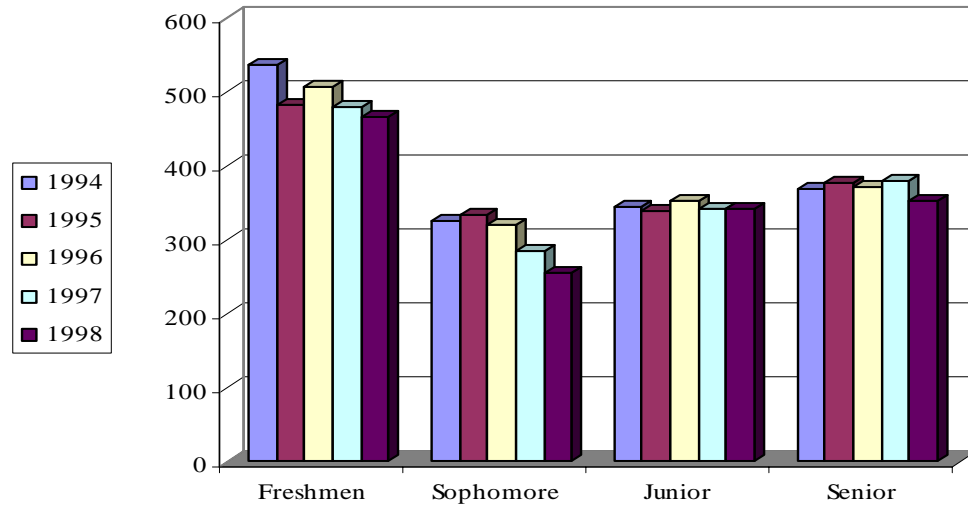

Undergraduate Male Enrollment

Classification	1994	1995	1996	1997	1998	Average
Freshmen	536	484	508	481	466	495
Sophomore	326	333	319	286	254	304
Junior	344	340	352	341	341	344
Senior	370	378	372	379	353	370
Unclassified Undergraduate	1	2	2	0	1	1
TOTAL	1577	1537	1553	1487	1415	1514