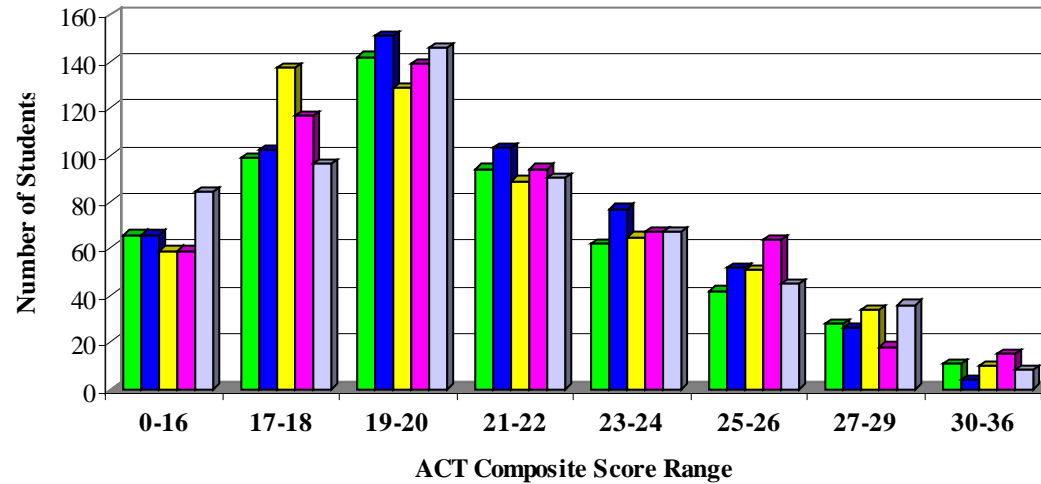

Entering Fall Freshmen ACT Scores

| ACT Score | 1995 | 1996 | 1997 | 1998 | 1999 | Average | Percent |
|--------------------|--------------|--------------|--------------|--------------|--------------|--------------|---------------|
| 0-16 | 66 | 66 | 59 | 59 | 84 | 67 | 11.7% |
| 17-18 | 99 | 102 | 137 | 117 | 96 | 110 | 19.4% |
| 19-20 | 142 | 151 | 129 | 139 | 146 | 141 | 24.9% |
| 21-22 | 94 | 103 | 89 | 94 | 90 | 94 | 16.5% |
| 23-24 | 62 | 77 | 65 | 67 | 67 | 68 | 11.9% |
| 25-26 | 42 | 52 | 51 | 64 | 45 | 51 | 8.9% |
| 27-29 | 28 | 26 | 34 | 18 | 36 | 28 | 5.0% |
| 30-36 | 11 | 4 | 10 | 15 | 8 | 10 | 1.7% |
| Total | 544 | 581 | 574 | 573 | 572 | 569 | 100.0% |
| Average ACT | 20.48 | 20.52 | 20.51 | 20.77 | 20.39 | 20.53 | |