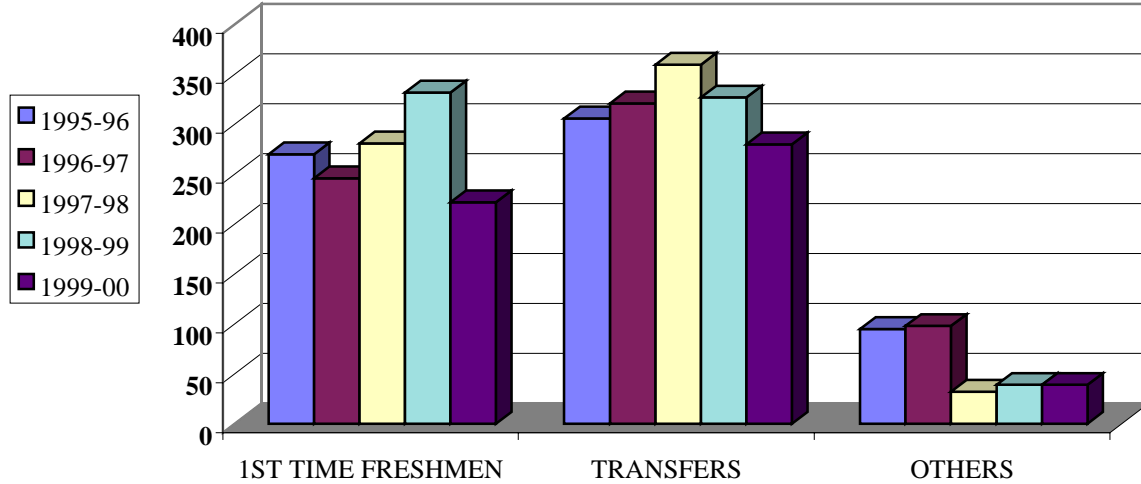

Undergraduate Degrees Granted

Unduplicated Head Count

STUDENT ADMISSION STATUS	1995-96		1996-97		1997-98		1998-99		1999-00	
	Count	Ave GPA	Count	Ave GPA	Count	Ave GPA	Count	Ave GPA	Count	Ave GPA
HS Graduate-1st Time Freshman	259	3.07	232	3.12	268	3.03	319	2.93	203	2.95
Non-HS Graduate-1st Time Freshman	11	2.93	14	2.62	13	2.78	13	2.86	19	2.53
Transfer Student	306	3.05	321	3.11	360	2.89	327	2.70	280	2.84
Others #1	15	3.16	32	3.03	31	3.05	39	2.75	39	3.17
Others #2	80	n/a	66	n/a	1	n/a	0	n/a	0	n/a
Total Count	671	n/a	665	n/a	673	n/a	698	n/a	541	n/a
Totals for Ave. GPA	591	3.06	599	3.10	672	2.94	698	2.81	541	2.89

	1995-96	1996-97	1997-98	1998-99	1999-00
1ST TIME FRESHMEN	270	246	281	332	222
TRANSFERS	306	321	360	327	280
OTHERS	95	98	32	39	39
TOTAL	671	665	673	698	541

*Others - Prior to 1991-92, this category refers to students who had an admissions status different from the other categories listed. This included summer provisional, alternative and adult admission, graduate students earning another bachelors degree, and students receiving a degree which did not fit any of these or the above categories. Starting in 1991-92, "Others #1" refers to summer provisional, alternative and adult admission, and graduate students earning another bachelors degree. "Others #2" now refers to students receiving a degree, which did not fit any of these or the above categories.