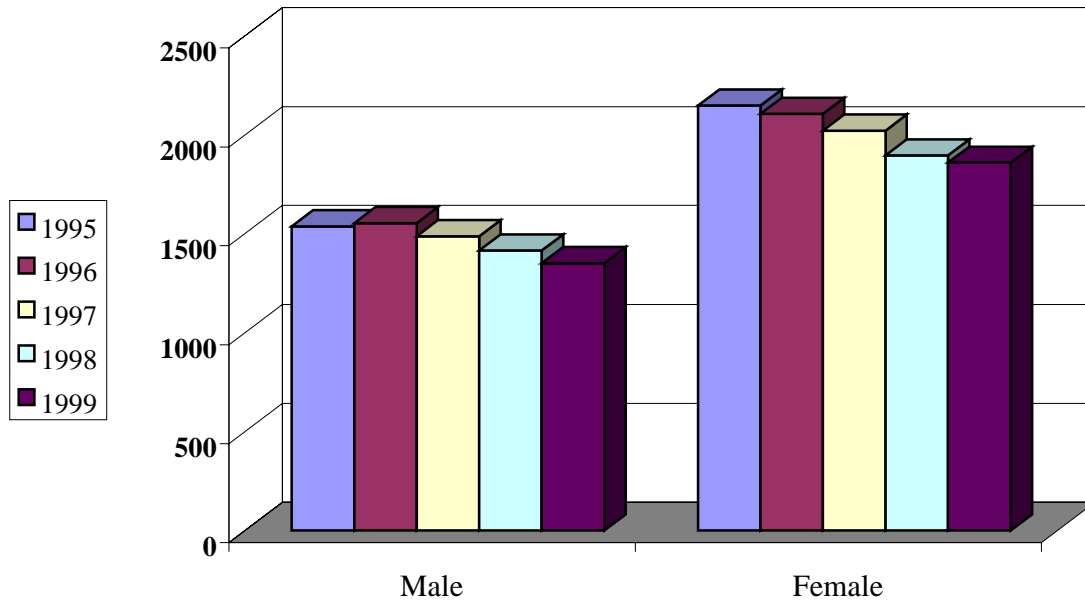

## Undergraduate Enrollment By Gender

<b>Year</b>	<b>Male</b>	<b>%</b>	<b>Female</b>	<b>%</b>	<b>Total</b>
<b>1995</b>	1537	42%	2148	58%	3685
<b>1996</b>	1553	42%	2106	58%	3659
<b>1997</b>	1487	42%	2021	58%	3508
<b>1998</b>	1415	43%	1895	57%	3310
<b>1999</b>	1351	42%	1859	58%	3210