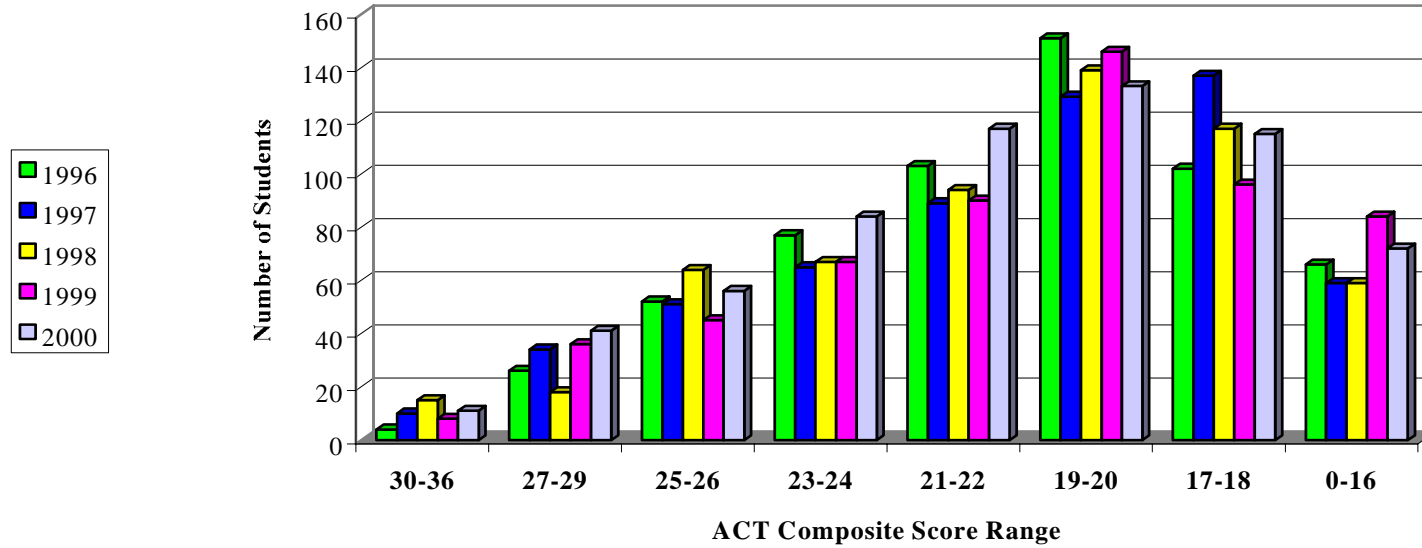

Entering Fall Freshmen ACT Composite Scores 1996 – 2000

ACT Score	1996	1997	1998	1999	2000	Average	Percent
30-36	4	10	15	8	11	10	1.6%
27-29	26	34	18	36	41	31	5.3%
25-26	52	51	64	45	56	54	9.1%
23-24	77	65	67	67	84	72	12.3%
21-22	103	89	94	90	117	99	16.8%
19-20	151	129	139	146	133	140	23.8%
17-18	102	137	117	96	115	113	19.4%
0-16	66	59	59	84	72	68	11.6%
Total	581	574	573	572	629	586	100.0%
Average ACT	20.52	20.51	20.77	20.39	20.80	20.60	