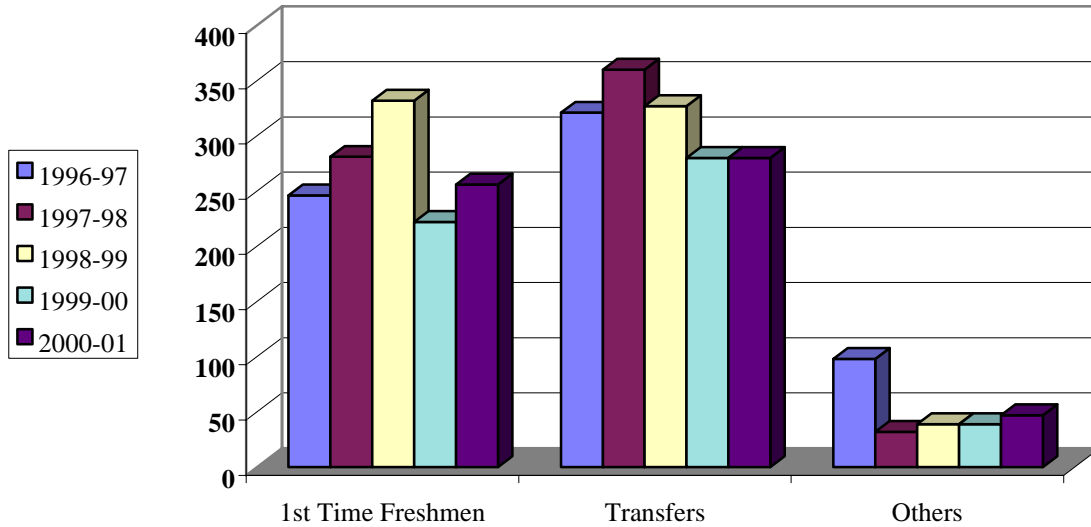

Undergraduate Degrees Granted Unduplicated Head Count

STUDENT ADMISSION STATUS	1996-97		1997-98		1998-99		1999-00		2000-01	
	Count	Avg GPA	Count	Avg GPA	Count	Avg GPA	Count	Avg GPA	Count	Avg GPA
HS Graduate-1st Time Freshmen	232	3.12	268	3.00	319	2.93	203	2.95	246	2.91
Non-HS Graduate-1st Time Freshmen	14	2.62	13	2.78	13	2.86	19	2.53	10	2.43
Transfer Students	321	3.11	360	2.89	327	2.7	280	2.84	280	2.72
Others #1*	32	3.03	31	3.05	39	2.75	39	3.17	47	2.94
Others #2*	66	n/a	1	n/a	0	n/a	0	n/a	0	n/a
Total Count	665	n/a	673	n/a	698	n/a	541	n/a	583	n/a
Totals for Ave. GPA	599	3.10	672	2.94	698	2.81	541	2.89	583	2.81

	1996-97	1997-98	1998-99	1999-00	2000-01
1st Time Freshmen	246	281	332	222	256
Transfers	321	360	327	280	280
Others	98	32	39	39	47
TOTAL	665	673	698	541	583

*Others - Prior to 1991-92, this category refers to students who had an admissions status different from the other categories listed. This included summer provisional, alternative and adult admission, graduate students earning another bachelors degree, and students receiving a degree which did not fit any of these or the above categories. Starting in 1991-92, "Others #1" refers to summer provisional, alternative and adult admission, and graduate students earning another bachelors degree. "Others #2" now refers to students receiving a degree, which did not fit any of these or the above categories.