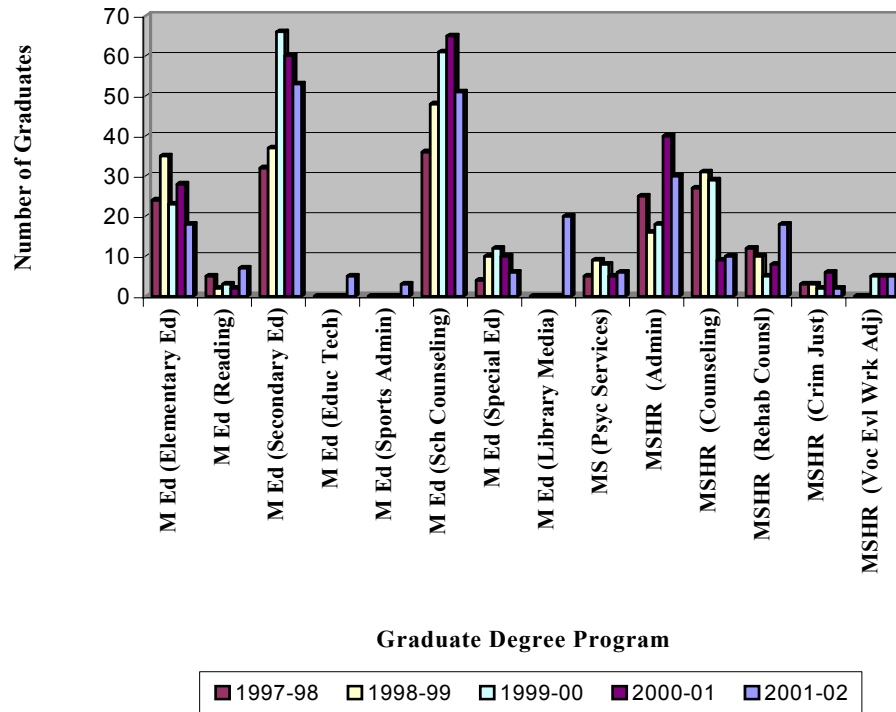

Graduate Degrees Granted

Major	1997-98	1998-99	1999-00	2000-01	2001-02	Average
M Ed (Elementary Ed)	24	35	23	28	18	26
M Ed (Reading)	5	2	3	2	7	4
M Ed (Secondary Ed)	32	37	66	60	53	50
M Ed (Educ Tech)	--	--	--	--	5	5
M Ed (Sports Admin)	--	--	--	--	3	3
M Ed (Sch Counseling)	36	48	61	65	51	52
M Ed (Special Ed)	4	10	12	10	6	8
M Ed (Library Media)	--	--	--	--	20	20
MS (Psyc Services)	5	9	8	5	6	7
MSHR (Admin)	25	16	18	40	30	26
MSHR (Counseling)	27	31	29	9	10	21
MSHR (Rehab Counsl)	12	10	5	8	18	11
MSHR (Crim Just)	3	3	2	6	2	3
MSHR (Voc Evl Wrk Adj)	--	--	5	5	5	5
Totals:	173	201	232	238	234	216