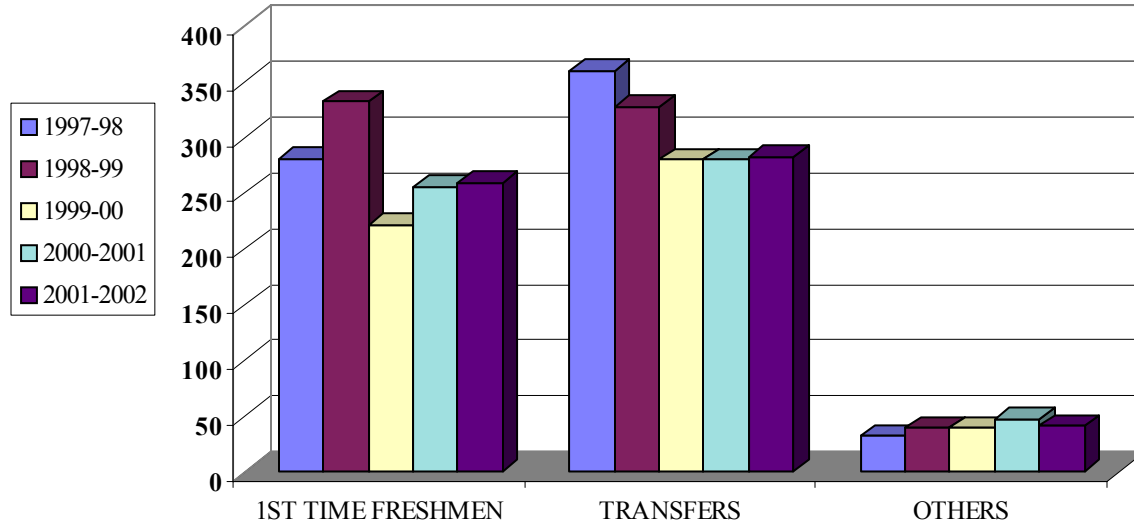

Undergraduate Degrees Granted Unduplicated Head Count

STUDENT ADMISSION STATUS	1997-98		1998-99		1999-00		2000-01		2001-02	
	Count	Avg GPA	Count	Avg GPA	Count	Avg GPA	Count	Avg GPA	Count	Avg GPA
HS Graduate-1st Time Freshman	268	3.00	319	2.93	203	2.95	246	2.91	253	2.99
Non-HS Graduate-1st Time Freshman	13	2.78	13	2.86	19	2.53	10	2.43	7	2.33
Transfer Student	360	2.89	327	2.70	280	2.84	280	2.72	283	2.78
Others #1	31	3.05	39	2.75	39	3.17	47	2.94	41	2.95
Others #2	1	n/a	0	n/a	0	n/a	0	n/a	0	n/a
Total Count	673	n/a	698	n/a	541	n/a	583	n/a	584	n/a
Totals for Ave. GPA	672	2.94	698	2.81	541	2.89	583	2.81	584	2.88

	1997-98	1998-99	1999-00	2000-01	2001-02
1ST TIME FRESHMEN	281	332	222	256	260
TRANSFERS	360	327	280	280	283
OTHERS	32	39	39	47	41
TOTAL	673	698	541	583	584

***Others - Prior to 1991-92, this category refers to students who had an admissions status different from the other categories listed. This included summer provisional, alternative and adult admission, graduate students earning another bachelors degree, and students receiving a degree which did not fit any of these or the above categories. Starting in 1991-92, "Others #1" refers to summer provisional, alternative and adult admission, and graduate students earning another bachelors degree. "Others #2" now refers to students receiving a degree, which did not fit any of these or the above categories.**