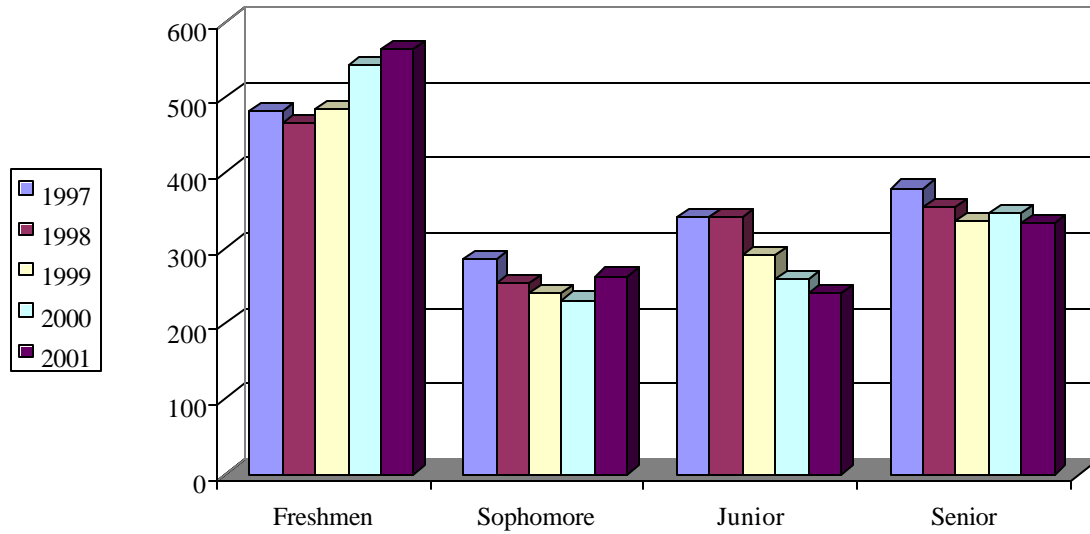

Fall Undergraduate Male Enrollment

Classification	1997	1998	1999	2000	2001	Average
Freshmen	481	466	484	542	564	507
Sophomore	286	254	241	231	263	255
Junior	341	341	290	259	240	294
Senior	379	353	336	345	332	349
Unclassified Undergraduate	0	1	0	0	1	0
Unclassified Post Baccalaureate*	31	24	27	22	38	28
TOTAL	1518	1439	1378	1399	1438	1434

*Students working on a second baccalaureate degree.

Source: EDU UDS Report