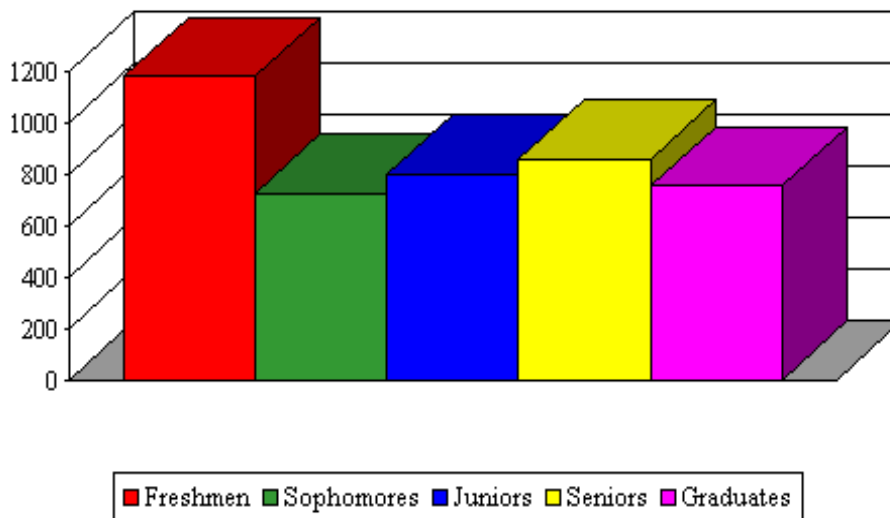

2002 Fall Enrollment

Fall 2002	Resident	% Resident	Non-Resident	% Non-Resident	Total
Freshmen	1097	93.28%	79	6.72%	1176
Sophomores	682	93.94%	44	6.06%	726
Juniors	763	95.61%	35	4.39%	798
Seniors	794	92.54%	64	7.46%	858
Unclassified Ugs	3	0.00%		0.00%	3
Post Baccalaureate*	71	92.21%	6	7.79%	77
Subtotal	3410	93.73%	228	6.27%	3638
Graduates	740	98.27%	13	1.73%	753
GRAND TOTAL	4150	94.51%	241	5.49%	4391

*Students pursuing another baccalaureate degree.