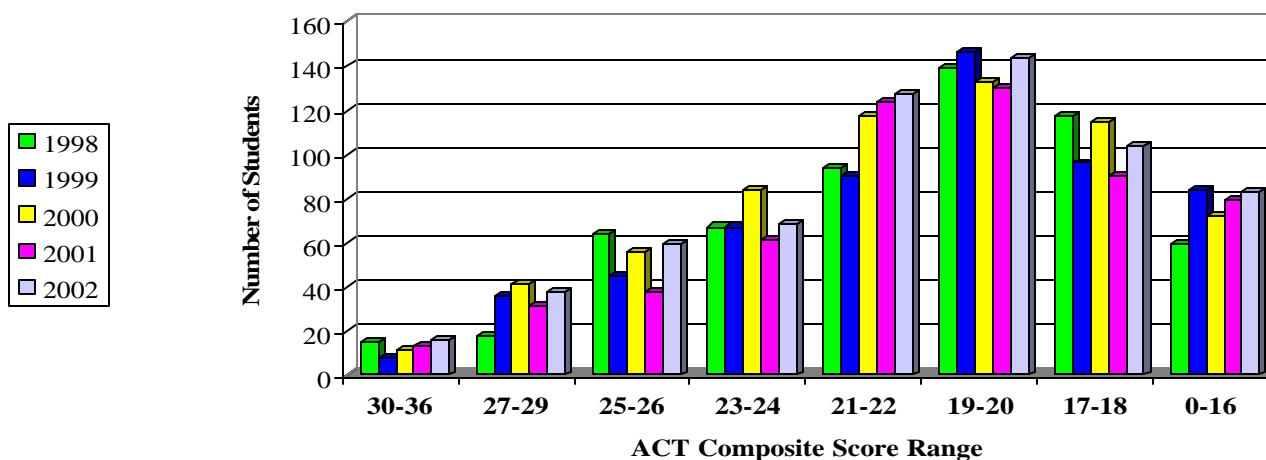

East Central University Entering Fall Freshmen ACT Composite Scores 1998 Through 2002

17

ACT Score	1998	1999	2000	2001	2002	Average	Percent
30-36	15	8	11	13	16	13	2.1%
27-29	18	36	41	31	38	33	5.5%
25-26	64	45	56	38	59	52	8.8%
23-24	67	67	84	61	68	69	11.6%
21-22	94	90	117	124	127	110	18.5%
19-20	139	146	133	130	144	138	23.2%
17-18	117	96	115	90	104	104	17.5%
0-16	59	84	72	79	83	75	12.7%
Total	573	572	629	566	639	596	100.0%
Average							
ACT	20.51	20.77	20.39	20.55	20.73	20.59	