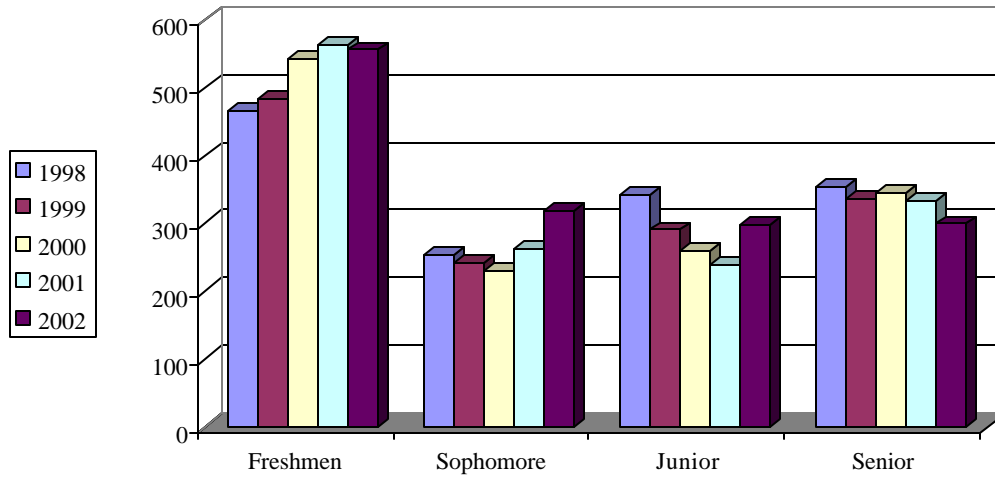

Fall Undergraduate Male Enrollment

Classification	1998	1999	2000	2001	2002	Average
Freshmen	466	484	542	564	556	522
Sophomore	254	241	231	263	319	262
Junior	341	290	259	240	297	285
Senior	353	336	345	332	299	333
Unclassified Undergraduate	1	0	0	1	1	1
Unclassified Post Baccalaureate*	24	27	22	38	32	29
TOTAL	1439	1378	1399	1438	1504	1432

*Students working on a second baccalaureate degree.

Source: EDU UDS Report File, UDS0202.XLS