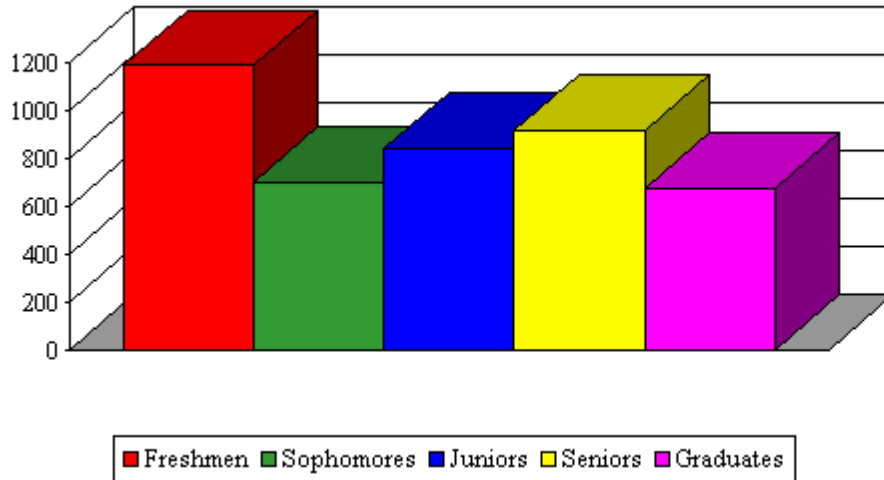

2003 Fall Enrollment

Fall 2003	Resident	% Resident	Non-Resident	% Non-Resident	Total
Freshmen	1136	95.70%	51	4.30%	1187
Sophomores	659	94.14%	41	5.86%	700
Juniors	811	96.43%	30	3.57%	841
Seniors	856	93.45%	60	6.55%	916
Unclassified Ugs	15	0.00%	38	0.00%	53
Post Baccalaureate*	75	82.42%	16	17.58%	91
Subtotal	3552	93.77%	236	6.23%	3788
Graduates	663	97.93%	14	2.07%	677
GRAND TOTAL	4215	94.40%	250	5.60%	4465

*Students pursuing another baccalaureate degree.

Data Source: UDS Report Files