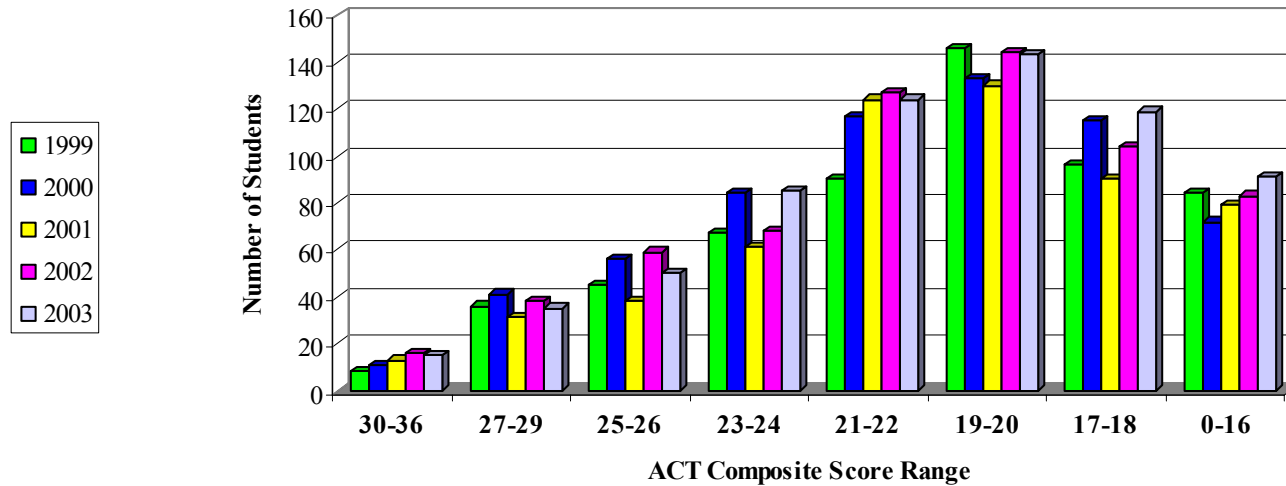

East Central University Entering Fall Freshmen ACT Composite Scores 1999 Through 2003

17

ACT Score	1999	2000	2001	2002	2003	Average	Percent
30-36	8	11	13	16	15	13	2.1%
27-29	36	41	31	38	35	36	5.9%
25-26	45	56	38	59	50	50	8.1%
23-24	67	84	61	68	85	73	11.9%
21-22	90	117	124	127	124	116	19.0%
19-20	146	133	130	144	143	139	22.7%
17-18	96	115	90	104	119	105	17.1%
0-16	84	72	79	83	91	82	13.3%
Total	572	629	566	639	662	614	100.0%
Average ACT	20.77	20.39	20.55	20.73	20.63	20.61	

Source: ECU Office of Admissions and Records