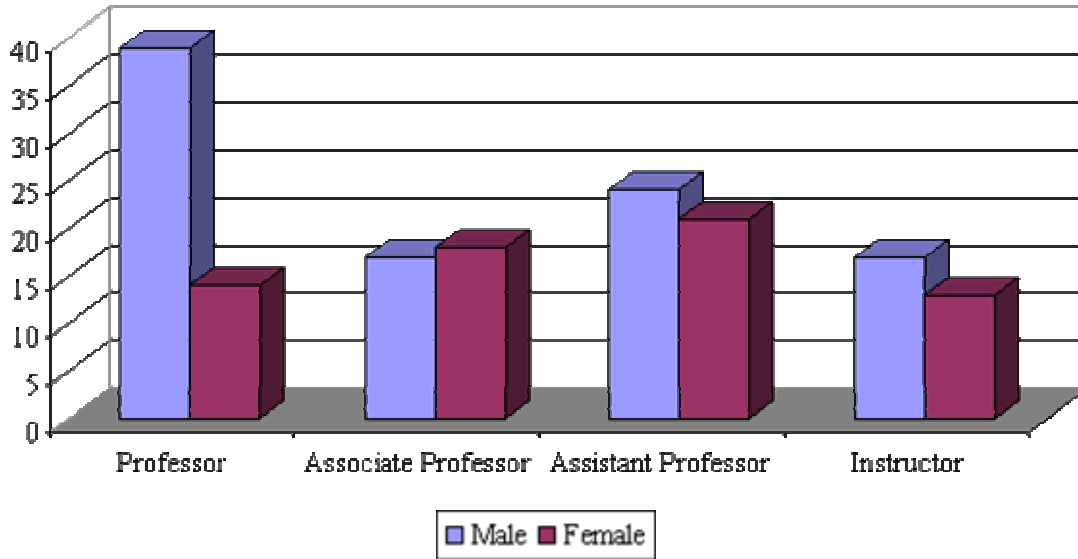

ECU Full-Time Teaching Faculty by Gender and Rank Fall 2003

Rank	Male	% of Total	Female	% of Total	Total
Professor	39	23.93%	14	8.59%	53
Associate Professor	17	10.43%	18	11.04%	35
Assistant Professor	24	14.72%	21	12.88%	45
Instructor	17	10.43%	13	7.98%	30
Total	97	59.51%	66	40.49%	163

Note: Totals Include Deans With Faculty Appointments.

SOURCE: ECU ACADEMIC AFFAIRS OFFICE