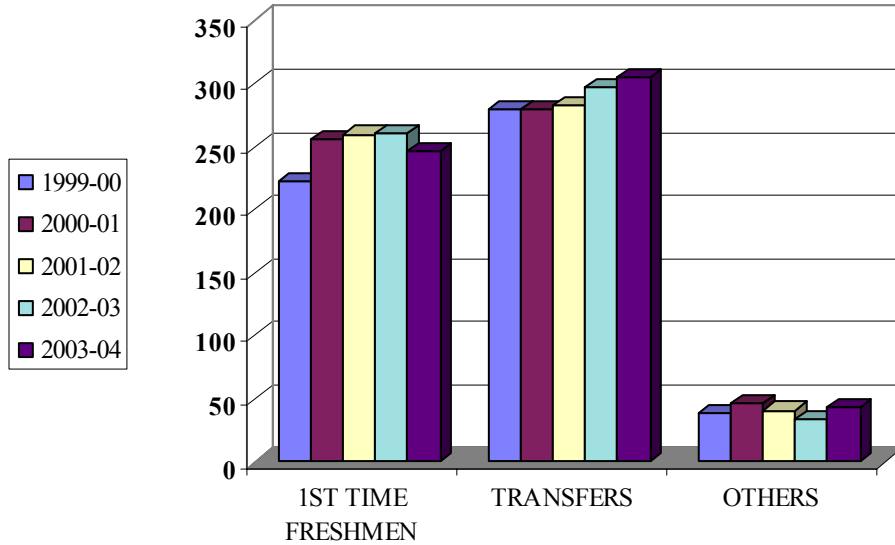

# Undergraduate Degrees Granted

## Unduplicated Head Count

STUDENT ADMISSION STATUS	1999-00		2000-01		2001-02		2002-03		2003-04	
	Count	Avg GPA	Count	Avg GPA	Count	Avg GPA	Count	Avg GPA	Count	Avg GPA
HS Graduate-1st Time Freshman	319	2.93	203	2.95	246	2.91	253	2.99	232	3.03
Non-HS Graduate-1st Time Freshman	13	2.86	19	2.53	10	2.43	7	2.33	15	2.33
Transfer Student	327	2.70	280	2.84	280	2.72	283	2.78	305	2.94
Others #1	39	2.75	39	3.17	47	2.94	41	2.95	43	3.03
Others #2	0	n/a	0	n/a	0	n/a	0	n/a	0	n/a
Total Count	698	n/a	541	n/a	583	n/a	584	n/a	595	n/a
Totals for Ave. GPA	698	2.81	541	2.89	583	2.81	584	2.88	595	2.97