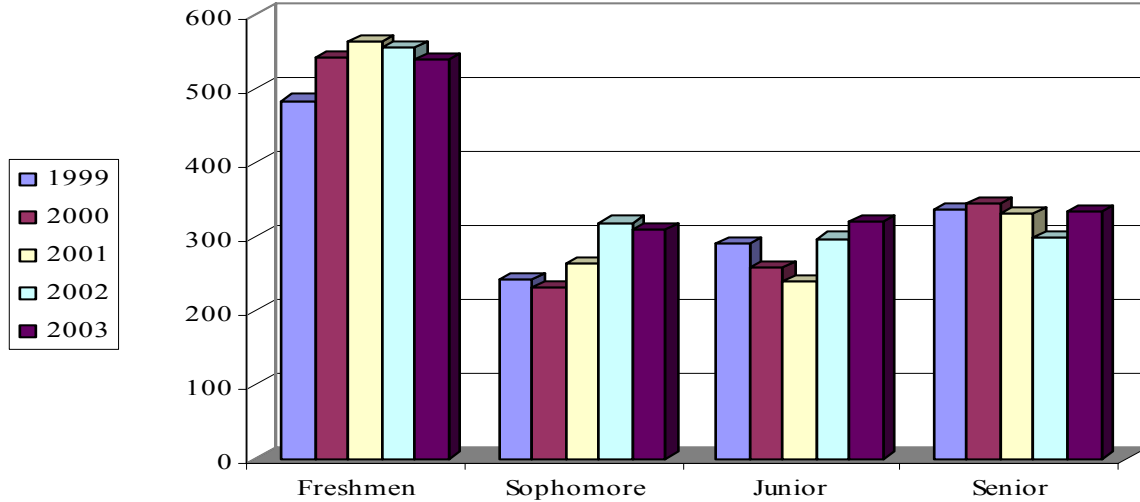

Fall Undergraduate Male Enrollment

Classification	1999	2000	2001	2002	2003	Average
Freshmen	484	542	564	556	540	537
Sophomore	241	231	263	319	309	273
Junior	290	259	240	297	320	281
Senior	336	345	332	299	333	329
Unclassified Undergraduate	0	0	1	1	40	8
Unclassified Post Baccalaureate*	27	22	38	32	38	31
TOTAL	1378	1399	1438	1504	1580	1460

*Students working on a second baccalaureate degree.

Source: EDU UDS Report File, UDS0203.XLS