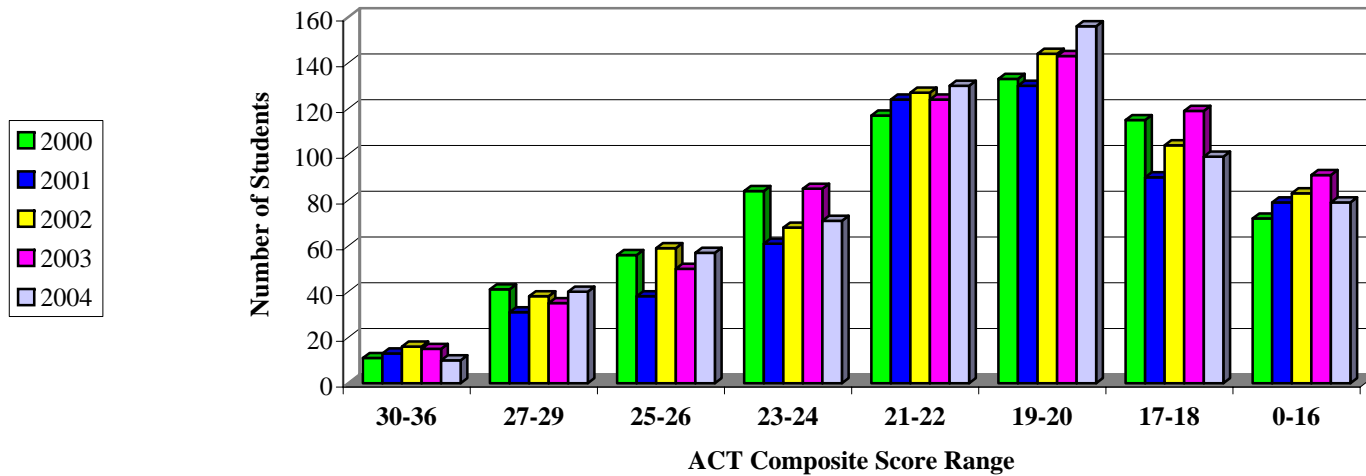

East Central University Entering Fall Freshmen ACT Composite Scores 2000 Through 2004

17

ACT Score	2000	2001	2002	2003	2004	Average	Percent
30-36	11	13	16	15	10	13	2.1%
27-29	41	31	38	35	40	37	5.9%
25-26	56	38	59	50	57	52	8.3%
23-24	84	61	68	85	71	74	11.8%
21-22	117	124	127	124	130	124	19.8%
19-20	133	130	144	143	156	141	22.5%
17-18	115	90	104	119	99	105	16.8%
0-16	72	79	83	91	79	81	12.9%
Total	629	566	639	662	642	628	100.0%
Average ACT	20.39	20.55	20.73	20.63	20.72	20.61	

Source: ECU Office of Admissions and Records