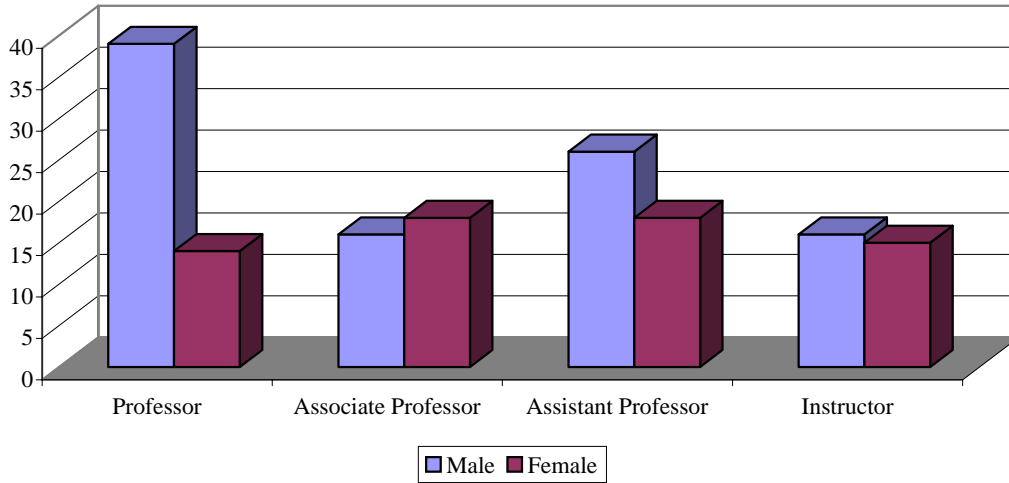

**ECU Full-Time Teaching Faculty
by Gender and Rank
Fall 2004**

Rank	Male	% of Total	Female	% of Total	Total
Professor	39	24.07%	14	8.64%	53
Associate Professor	16	9.88%	18	11.11%	34
Assistant Professor	26	16.05%	18	11.11%	44
Instructor	16	9.88%	15	9.26%	31
Total	97	59.88%	65	40.12%	162

Note: Totals Include Deans With Faculty Appointments.

SOURCE: ECU ACADEMIC AFFAIRS OFFICE