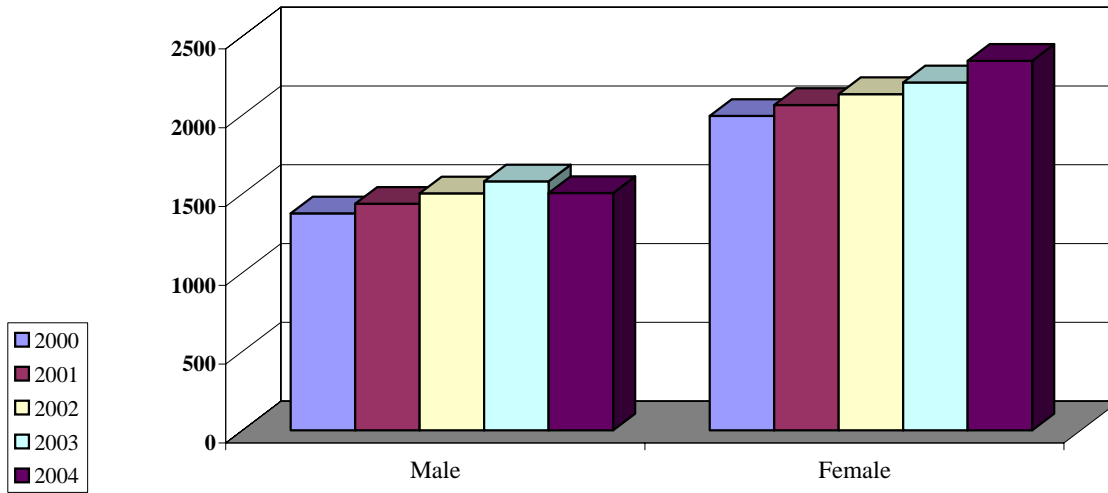

## Undergraduate Fall Enrollment By Gender

<b>Year</b>	<b>Male</b>	<b>%</b>	<b>Female</b>	<b>%</b>	<b>Total</b>
<b>2000</b>	1377	41%	1995	59%	3372
<b>2001</b>	1438	41%	2065	59%	3503
<b>2002</b>	1504	41%	2134	59%	3638
<b>2003</b>	1580	42%	2208	58%	3788
<b>2004</b>	1506	39%	2345	61%	3851