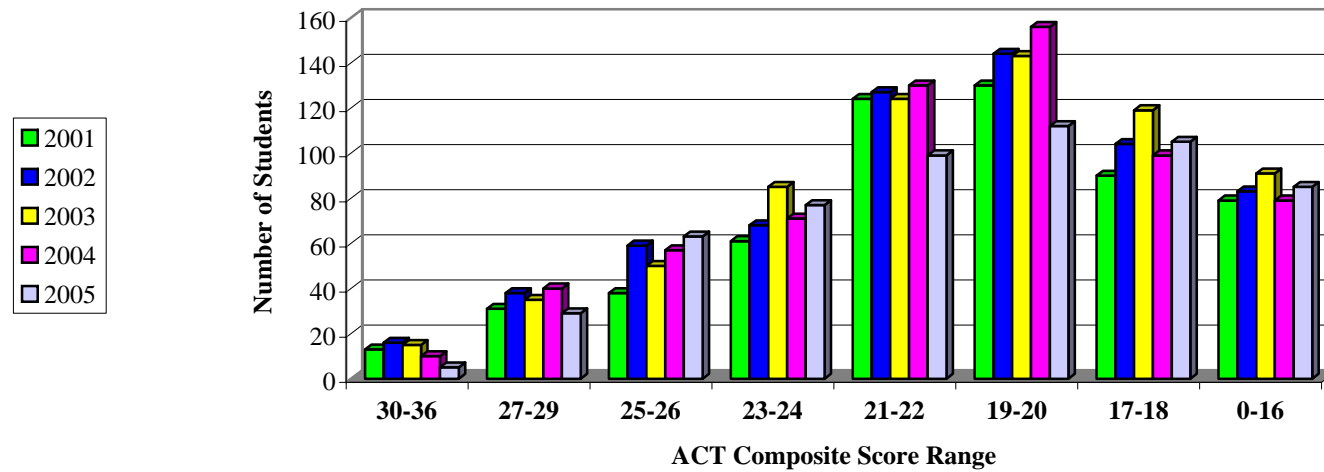

East Central University Entering Fall Freshmen ACT Composite Scores 2001 Through 2005

ACT Score	2001	2002	2003	2004	2005	Average	Percent
30-36	13	16	15	10	5	12	1.9%
27-29	31	38	35	40	29	35	5.6%
25-26	38	59	50	57	63	53	8.7%
23-24	61	68	85	71	77	72	11.7%
21-22	124	127	124	130	99	121	19.6%
19-20	130	144	143	156	112	137	22.2%
17-18	90	104	119	99	105	103	16.8%
0-16	79	83	91	79	85	83	13.5%
Total	566	639	662	642	575	617	100.0%
Average ACT	20.55	20.73	20.63	20.72	20.51	20.63	