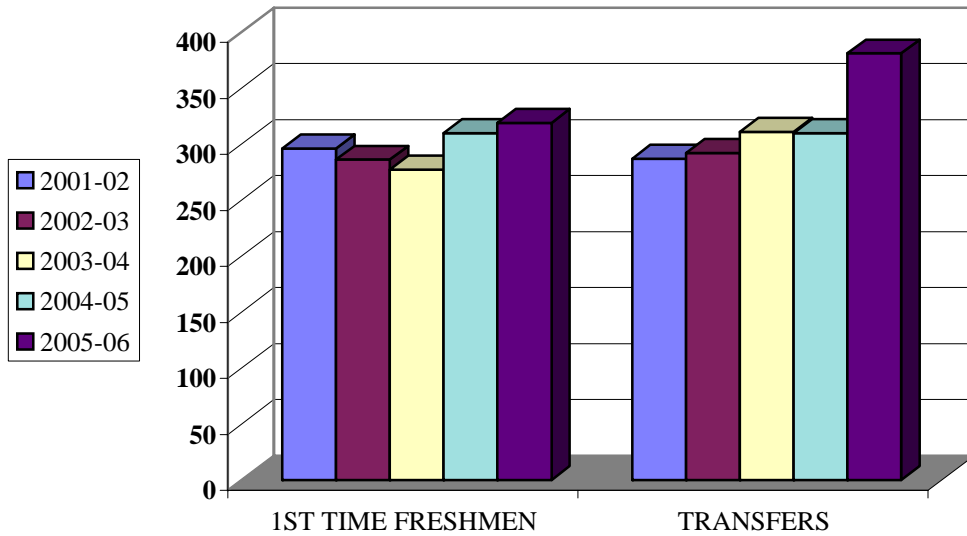

Undergraduate Degrees Granted Unduplicated Head Count

STUDENT ADMISSION STATUS	2001-02		2002-03		2003-04		2004-05		2005-06	
	Count	Avg GPA	Count	Avg GPA	Count	Avg GPA	Count	Avg GPA	Count	Avg GPA
HS Graduate-1st Time Freshman	286	3.15	279	3.21	267	3.18	300	3.23	312	3.18
Non-HS Graduate-1st Time Freshman	10	3.22	7	3.10	10	2.65	10	3.24	7	3.50
Transfer Student	287	3.09	292	3.14	311	3.14	310	3.18	381	3.14
Others #1	1	2.29	1	3.17	0	n/a	1	2.83	1	2.95
Others #2	0	n/a	0	n/a	0	n/a	0	n/a	0	n/a
Total Count	584	n/a	579	n/a	588	n/a	621	n/a	701	n/a
Totals for Ave. GPA	584	3.12	579	3.17	588	3.15	620	3.21	701	3.16

	2001-02	2002-03	2003-04	2004-05	2005-06
1ST TIME FRESHMEN	296	286	277	310	319
TRANSFERS	287	292	311	310	381
OTHERS	1	1	0	1	1
TOTAL	584	579	588	621	701