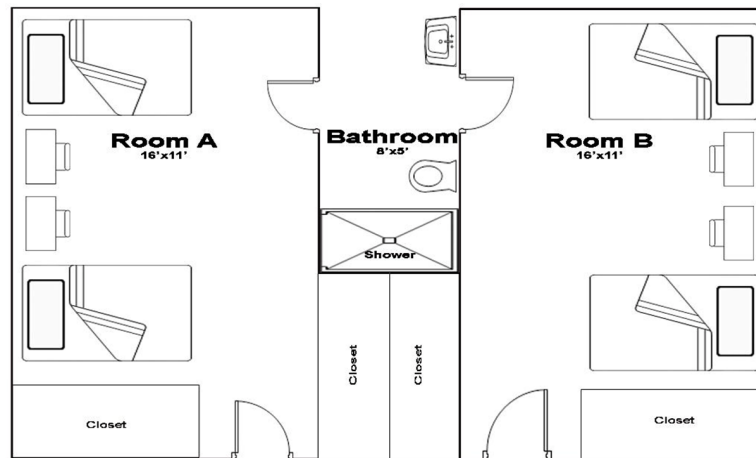

ECU Housing

Room Dimensions

(approximations)

Pesagi, Pontotoc, and Briles Floor Plan

Assorted Furniture Dimensions

(approximations, can vary by room)

Desk: 1.5ft by 3ft	Closet: 7ft by 2ft
Dresser: 2ft by 3ft	Windows: 3ft by 5ft
Bed: 6.5ft by 4ft	Mattress: Pesagi: Regular Twin Size Pontotoc and Briles: Extra Long Twin Size